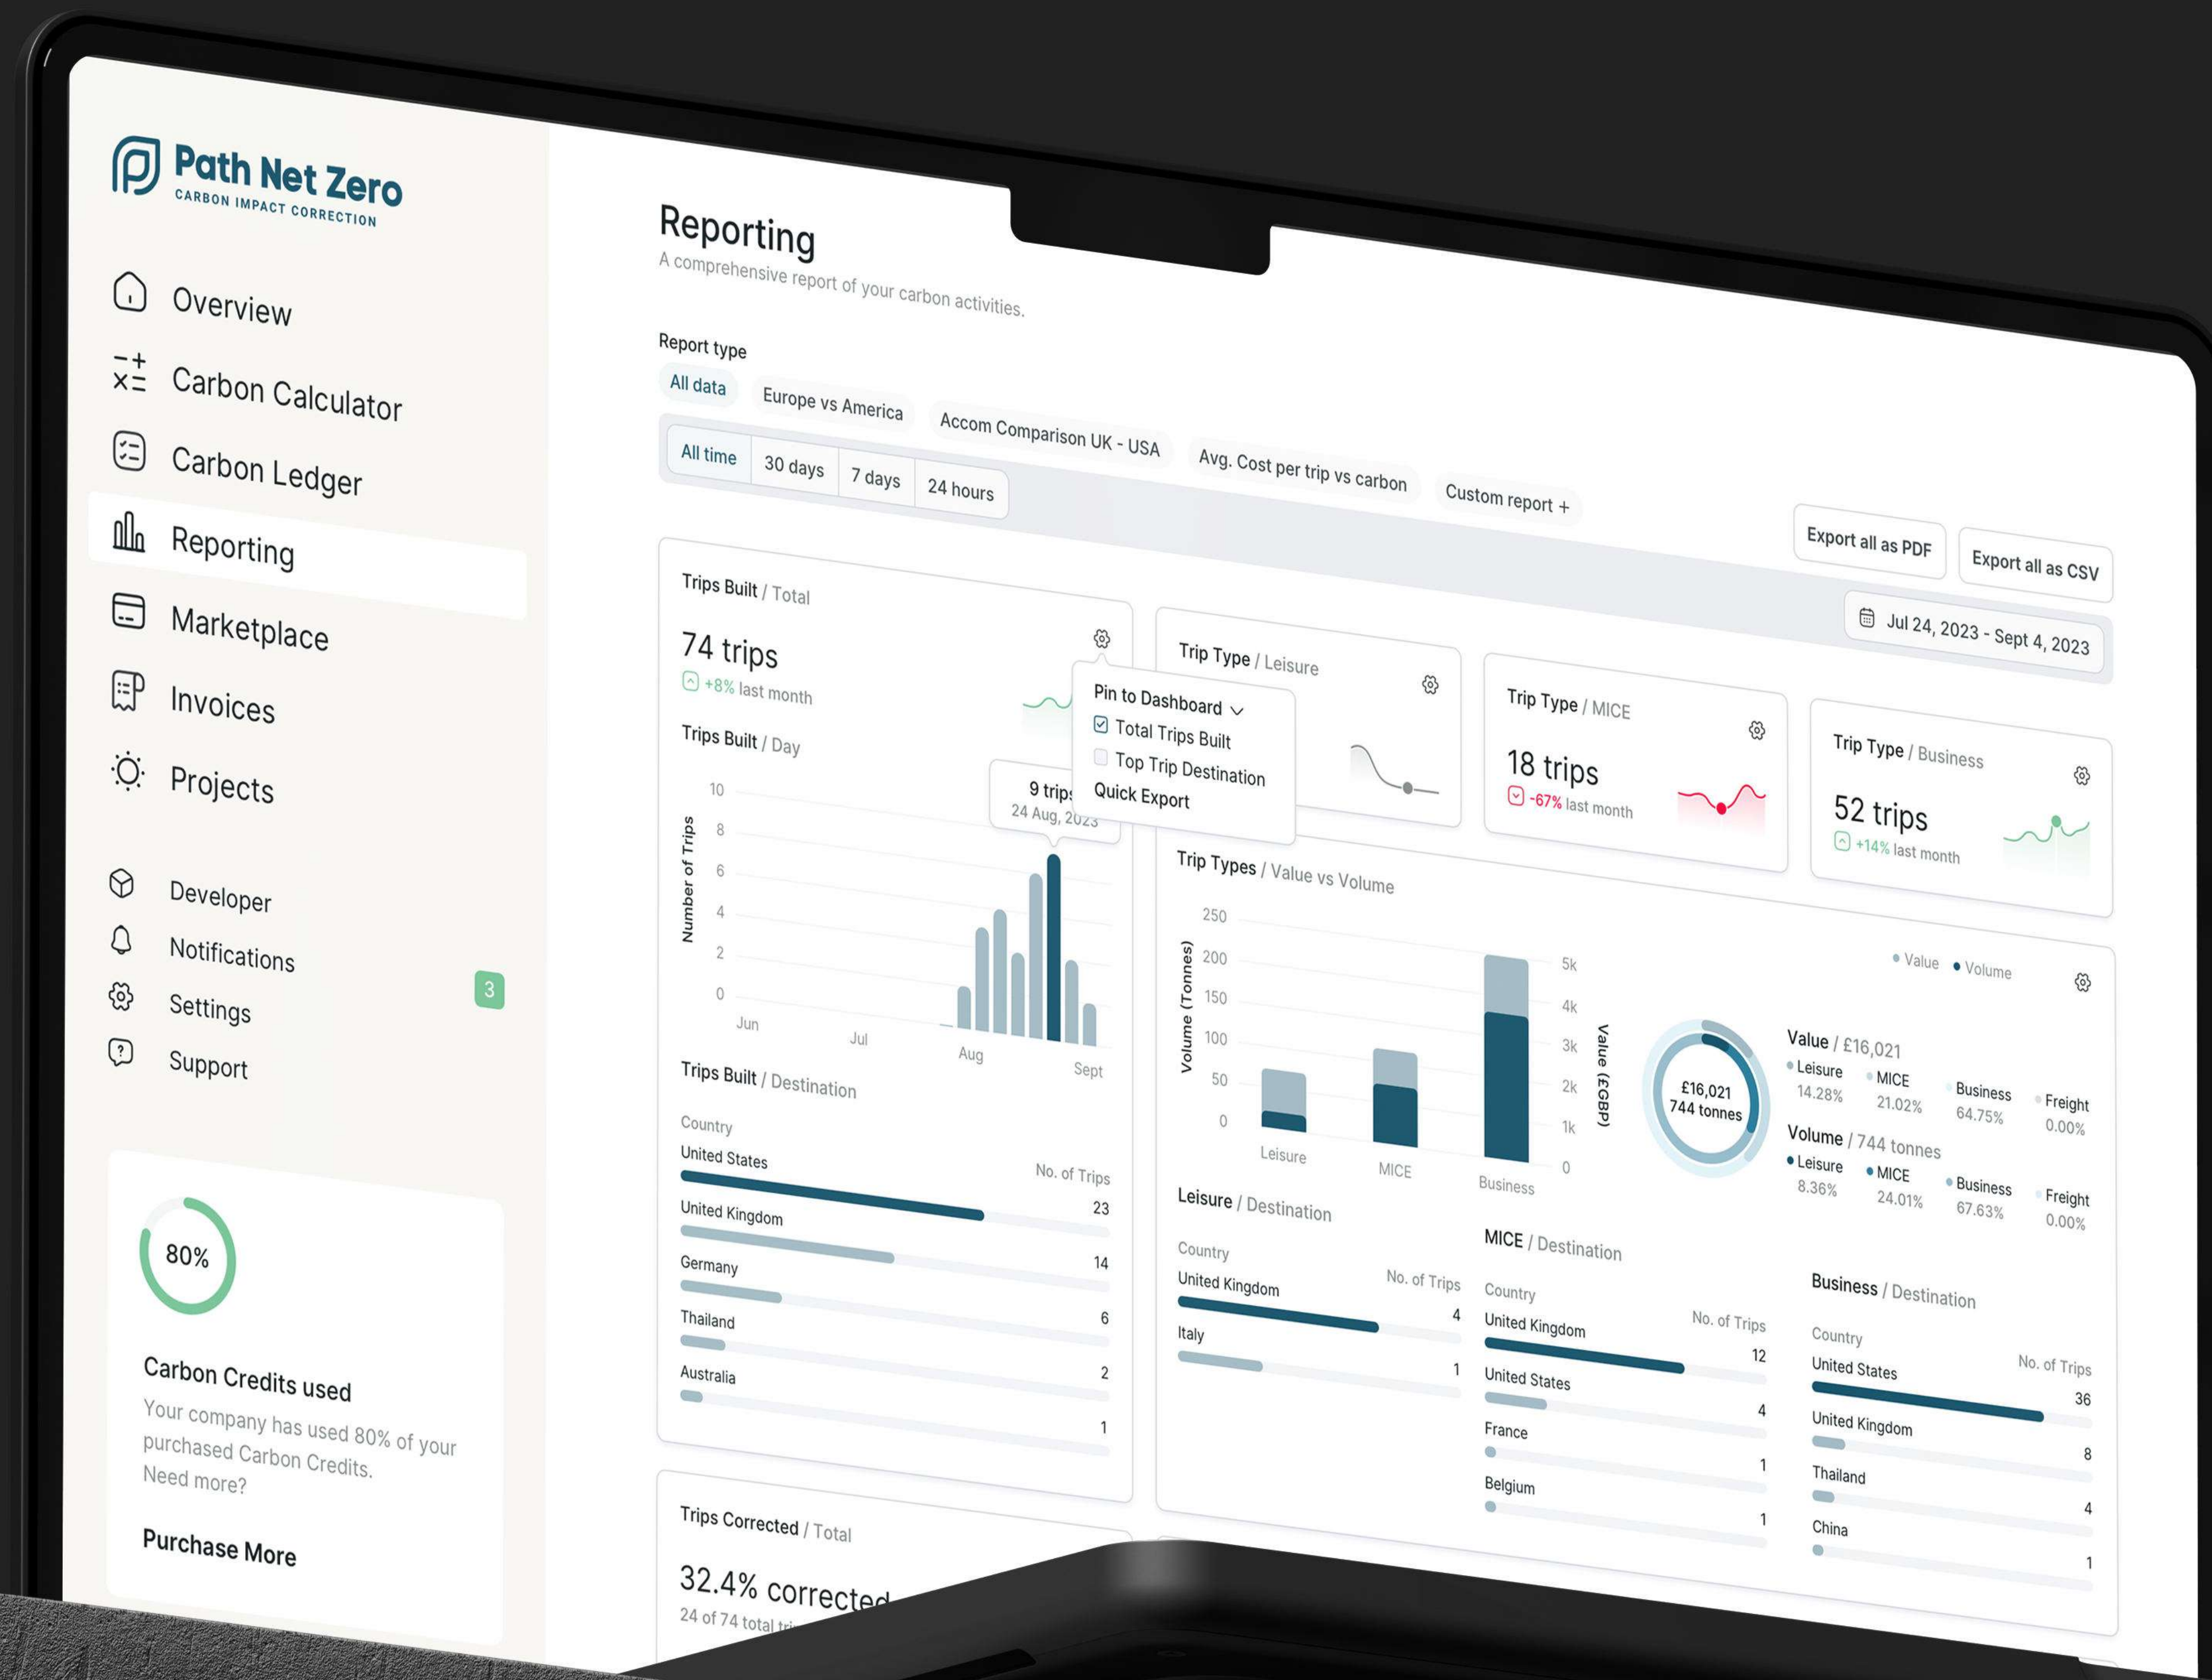

Correct

Report

Confidently measure your emissions with ease.

Accurately and easily report on individual or company-wide impacts within your ESG reporting.

Create:

Single Trips
Recurring Trips & Packages
Multi-Destination Itineraries
Business Travel
Event Management