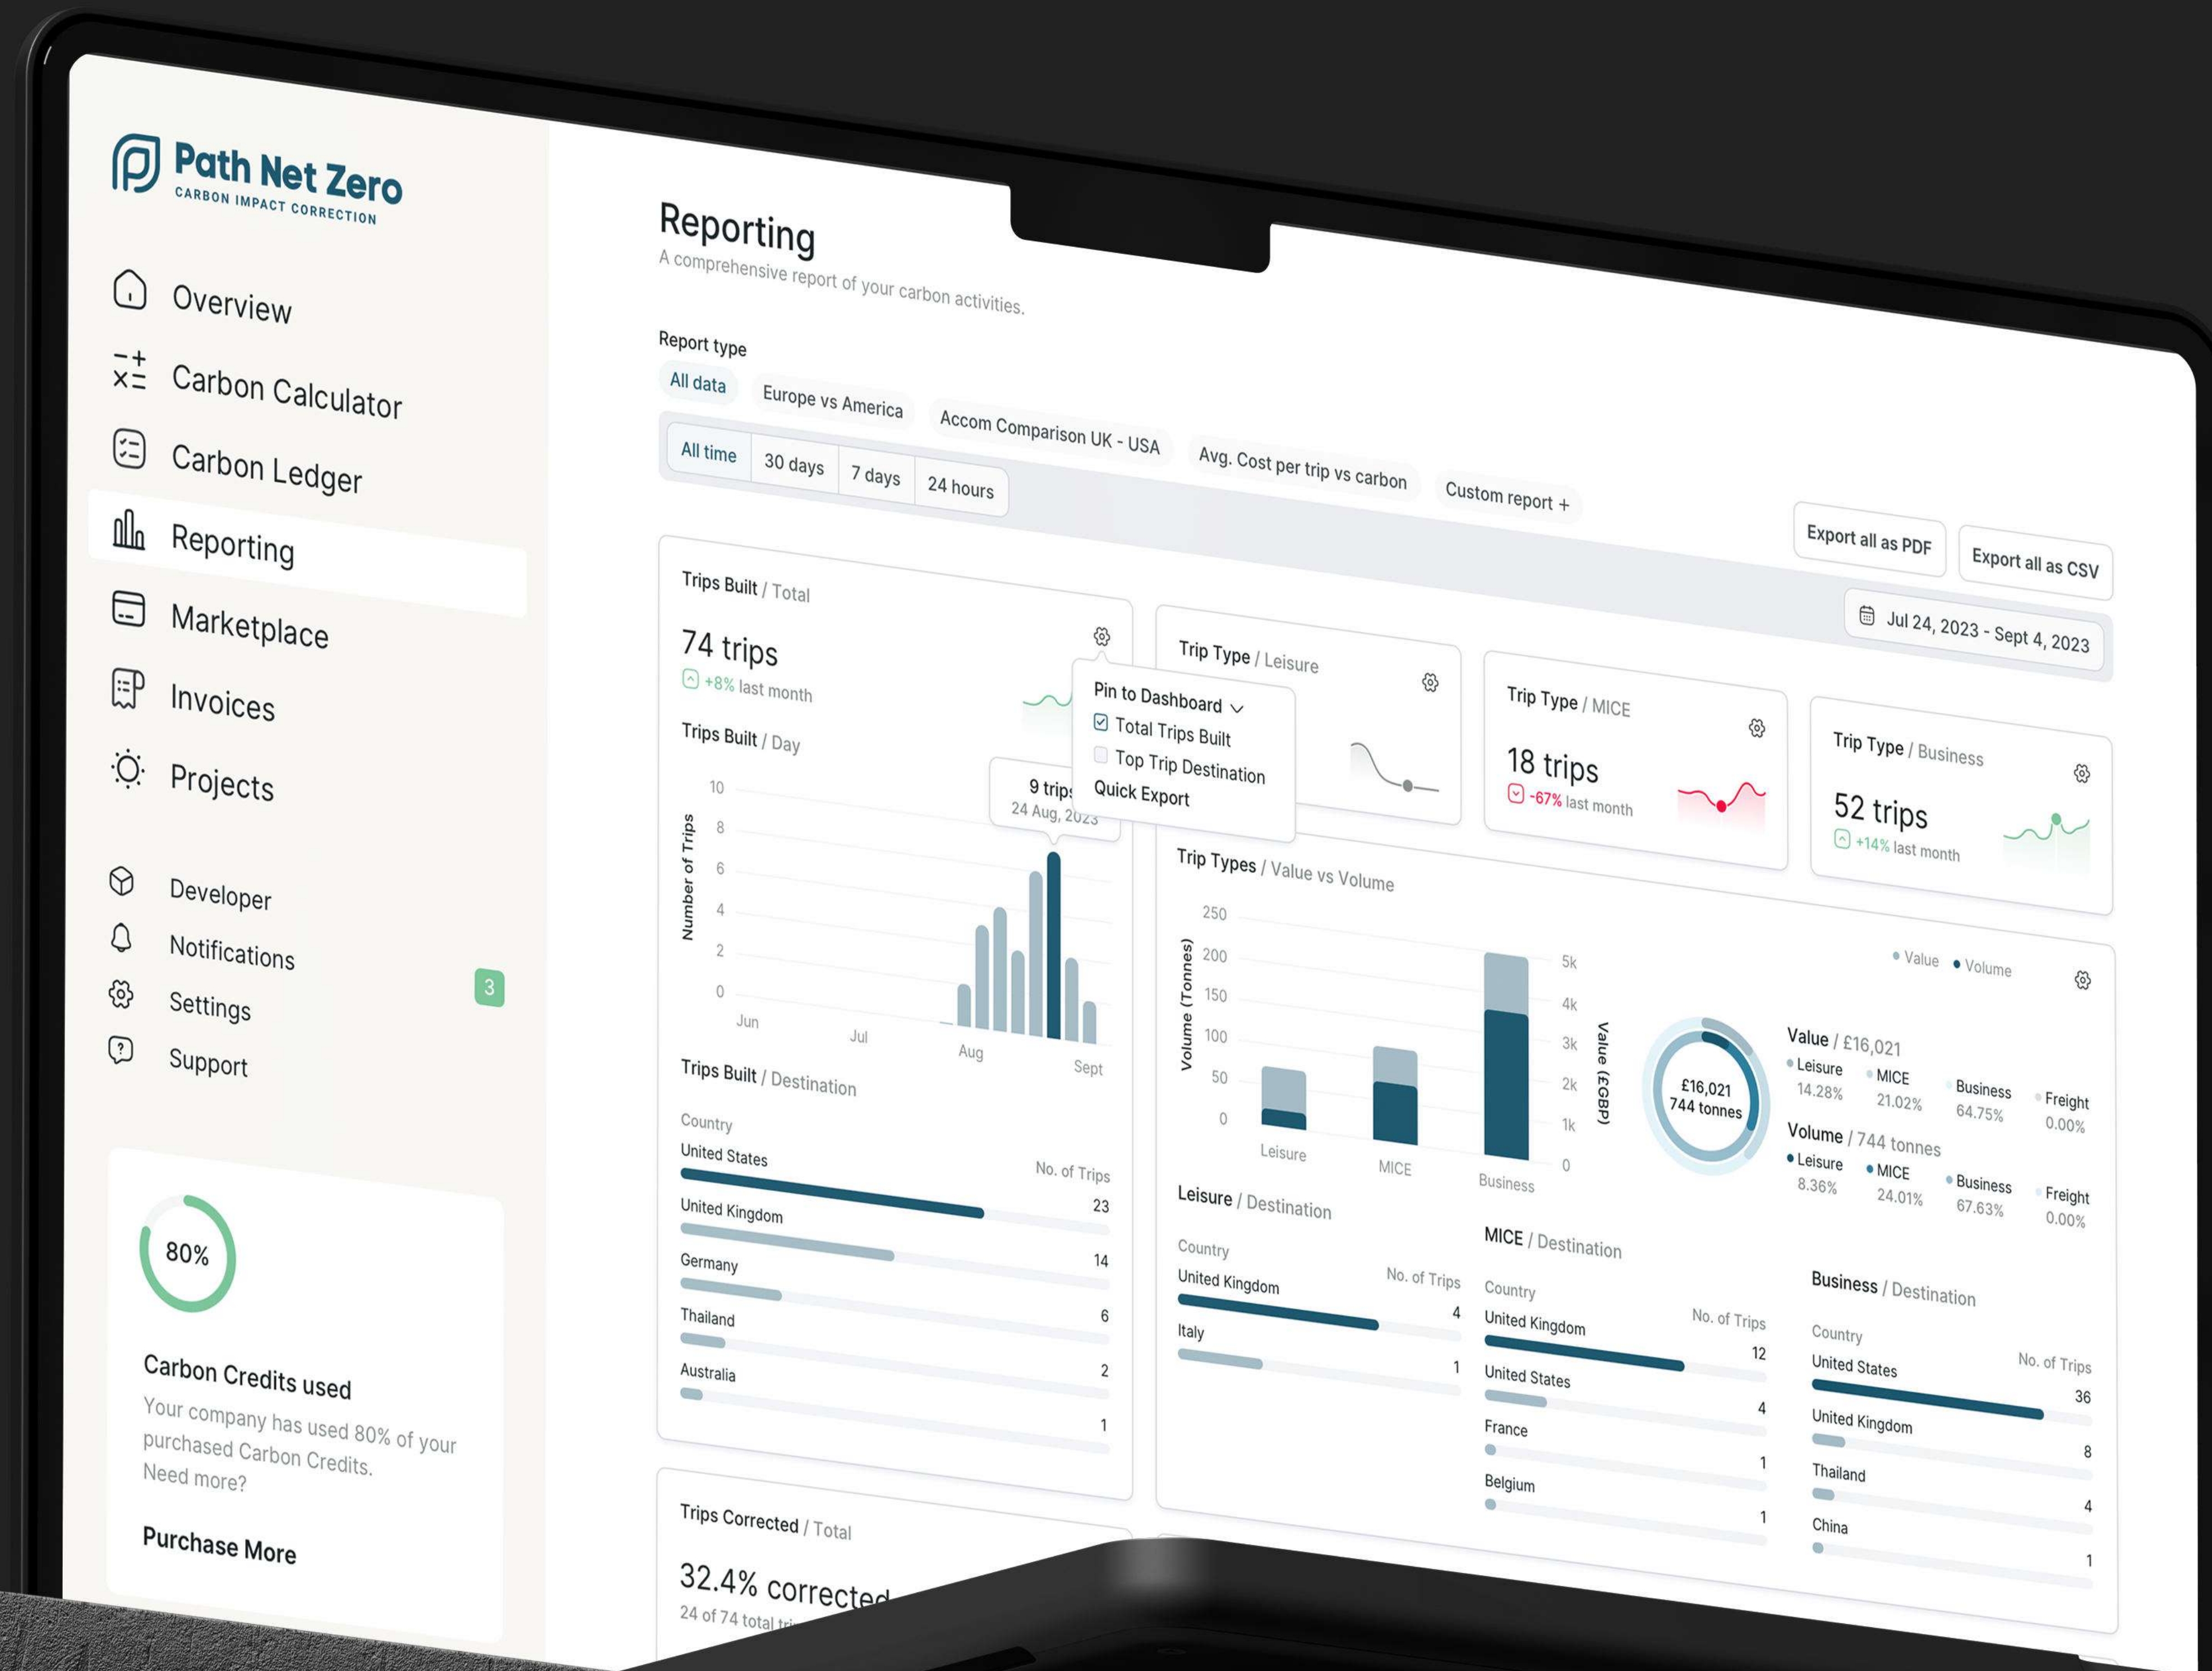

Create:

A Fully Integrated Carbon Ledger

- By Completed Trips
- By Invested Projects
- Internal ID Codes
- By Date Range

Understand :

Calculated CO2e
Corrected CO2e
Budgeted Costs
Allocated Costs
Grouped Submissions

“

IT'S A GREAT TOOL & WE'LL SET IT AS THE
STANDARD FOR OUR PRODUCT TEAMS TO
MAKE MEASUREMENTS

Unlimited
Users

Unlimited
Calculators

Unlimited
Devices & OS

Uncapped
VERs

Social Accountability. Financial Traceability.

All measurements are supported by recognised data sets that can be incorporated into your reporting.

Create:

Custom ESG & CSR Travel Reports
Analysis by Transport Component
Analysis by Accommodation (Star Rating / F&B)
Location Specific