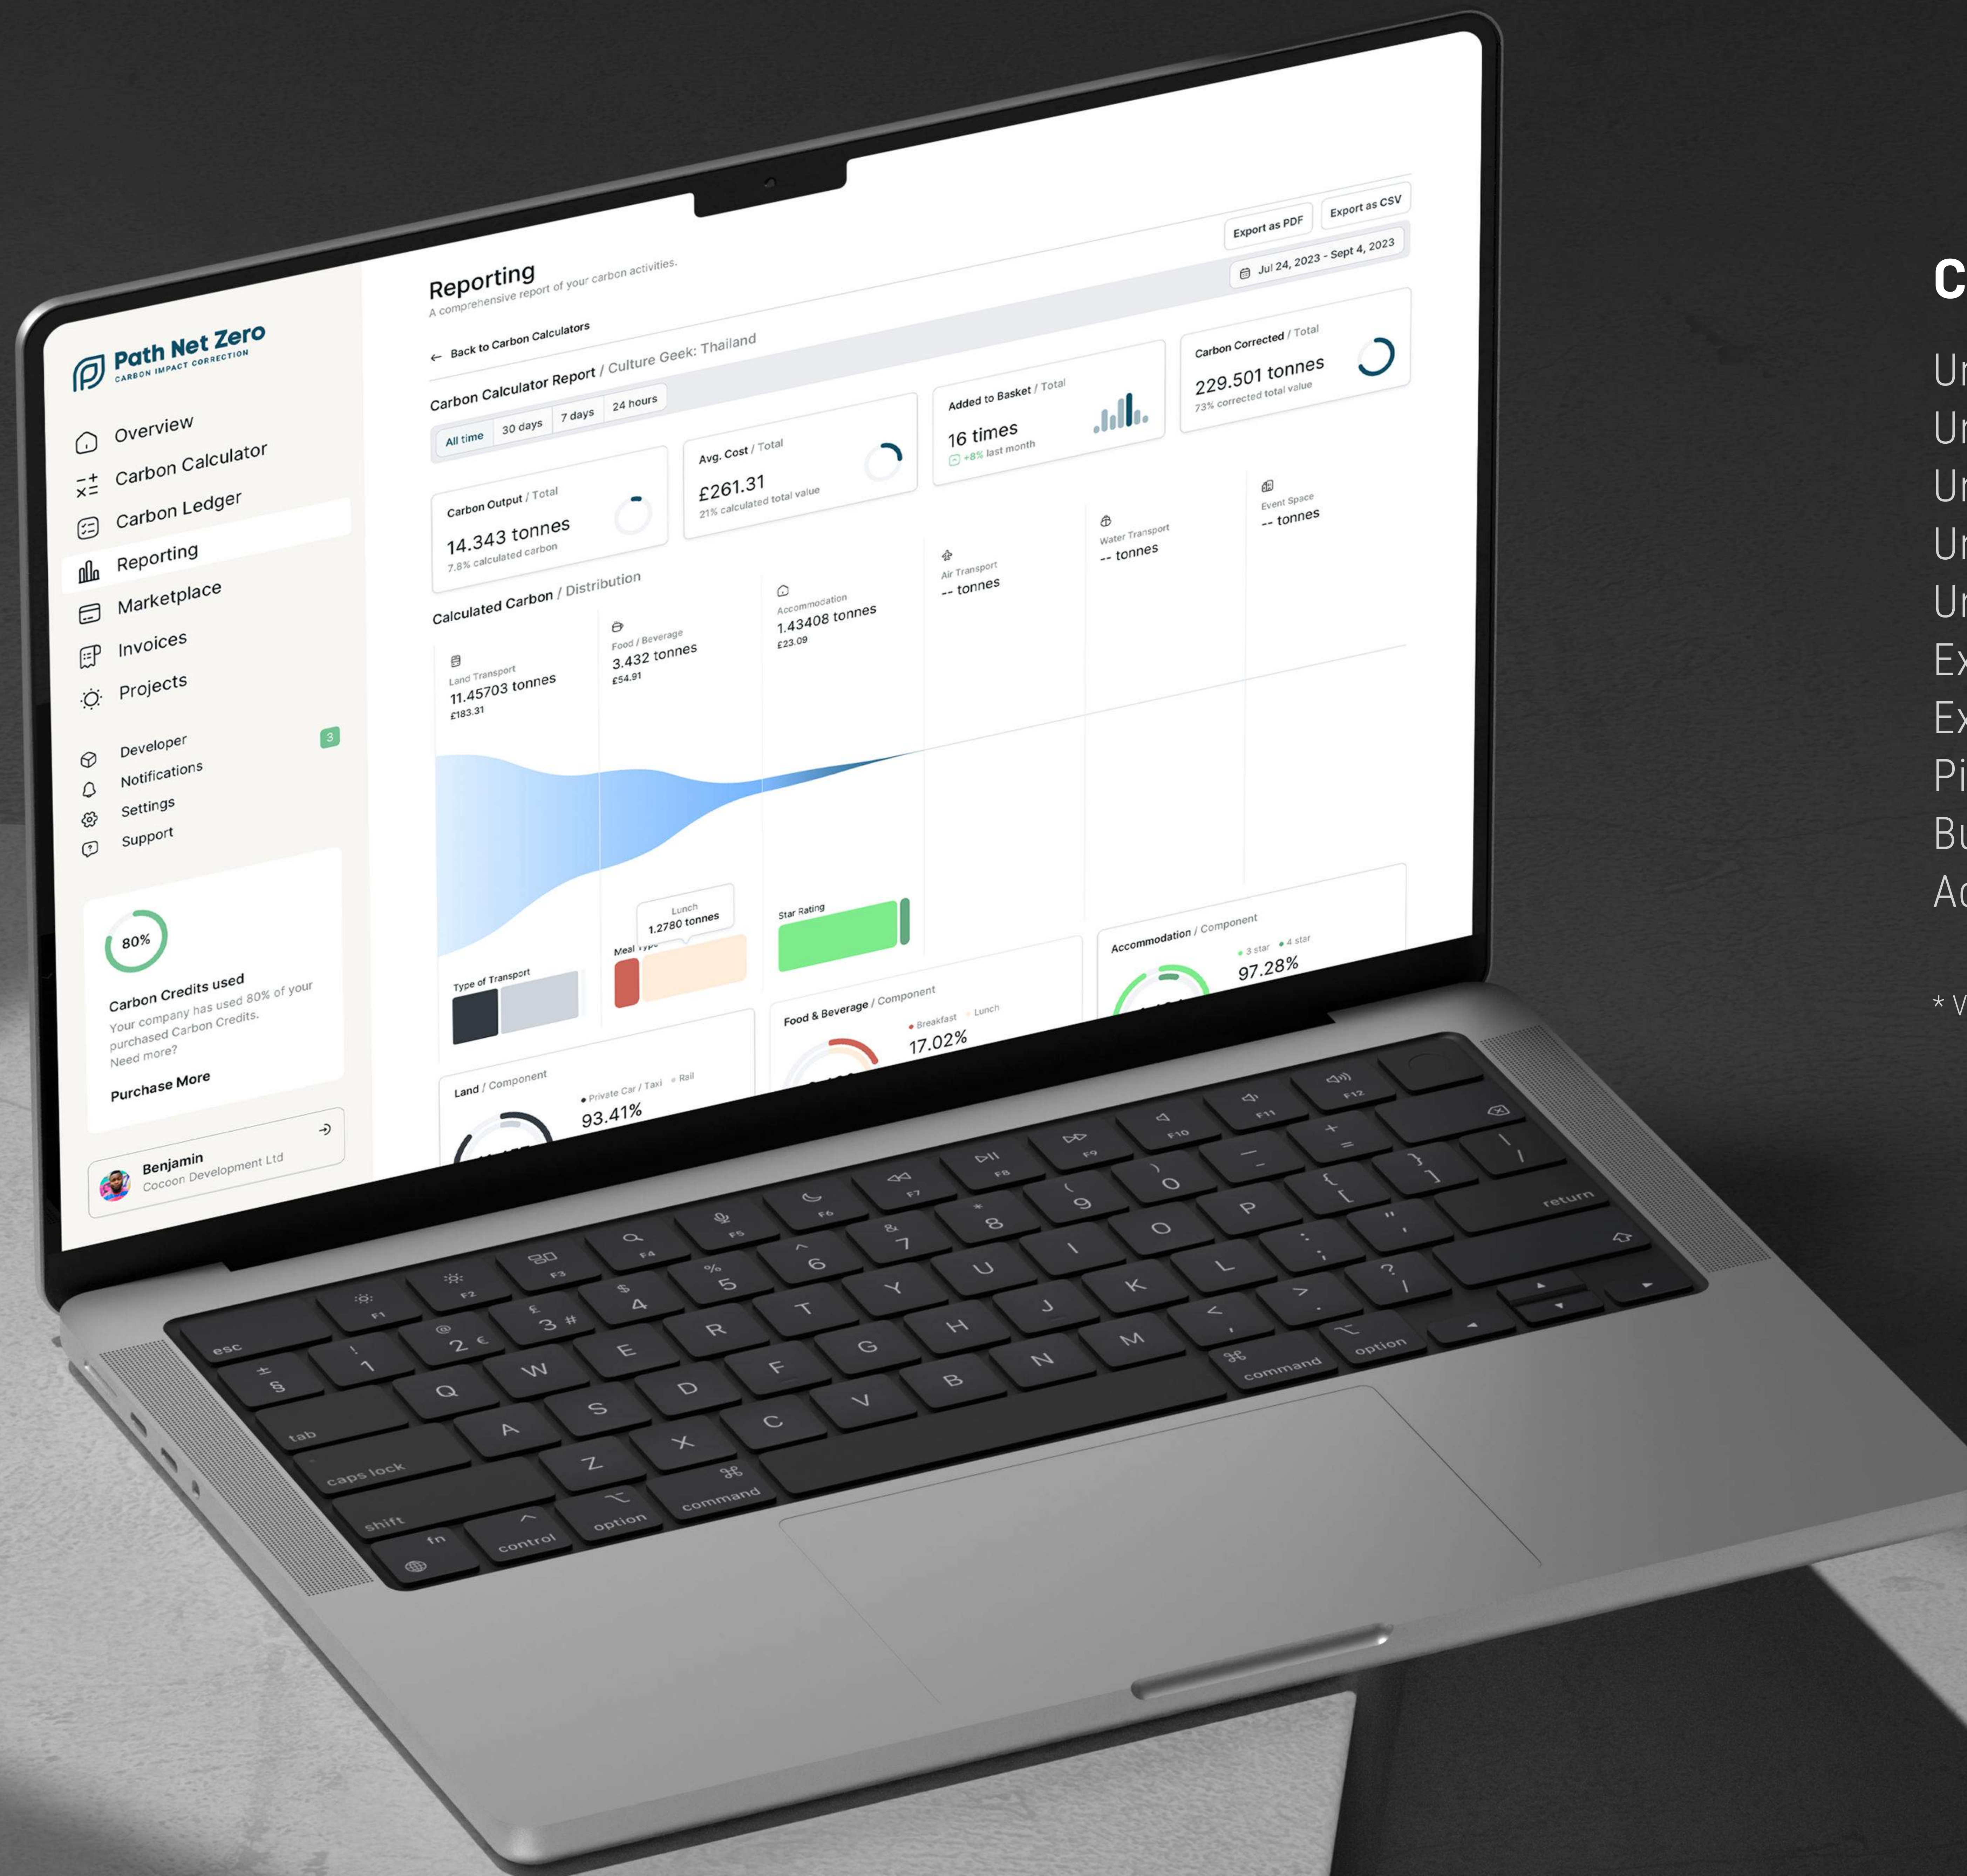

Created for Teams:

- Unlimited Users
- Unlimited Calculators
- Unlimited Devices & OS
- Unlimited Storage
- Uncapped VER*Combinations
- Export to Branded PDF Reports
- Export to CSV
- Pin Favourites to Dashboard
- Bulk Upload
- Account Support Inclusive

* Verified Emission Reductions