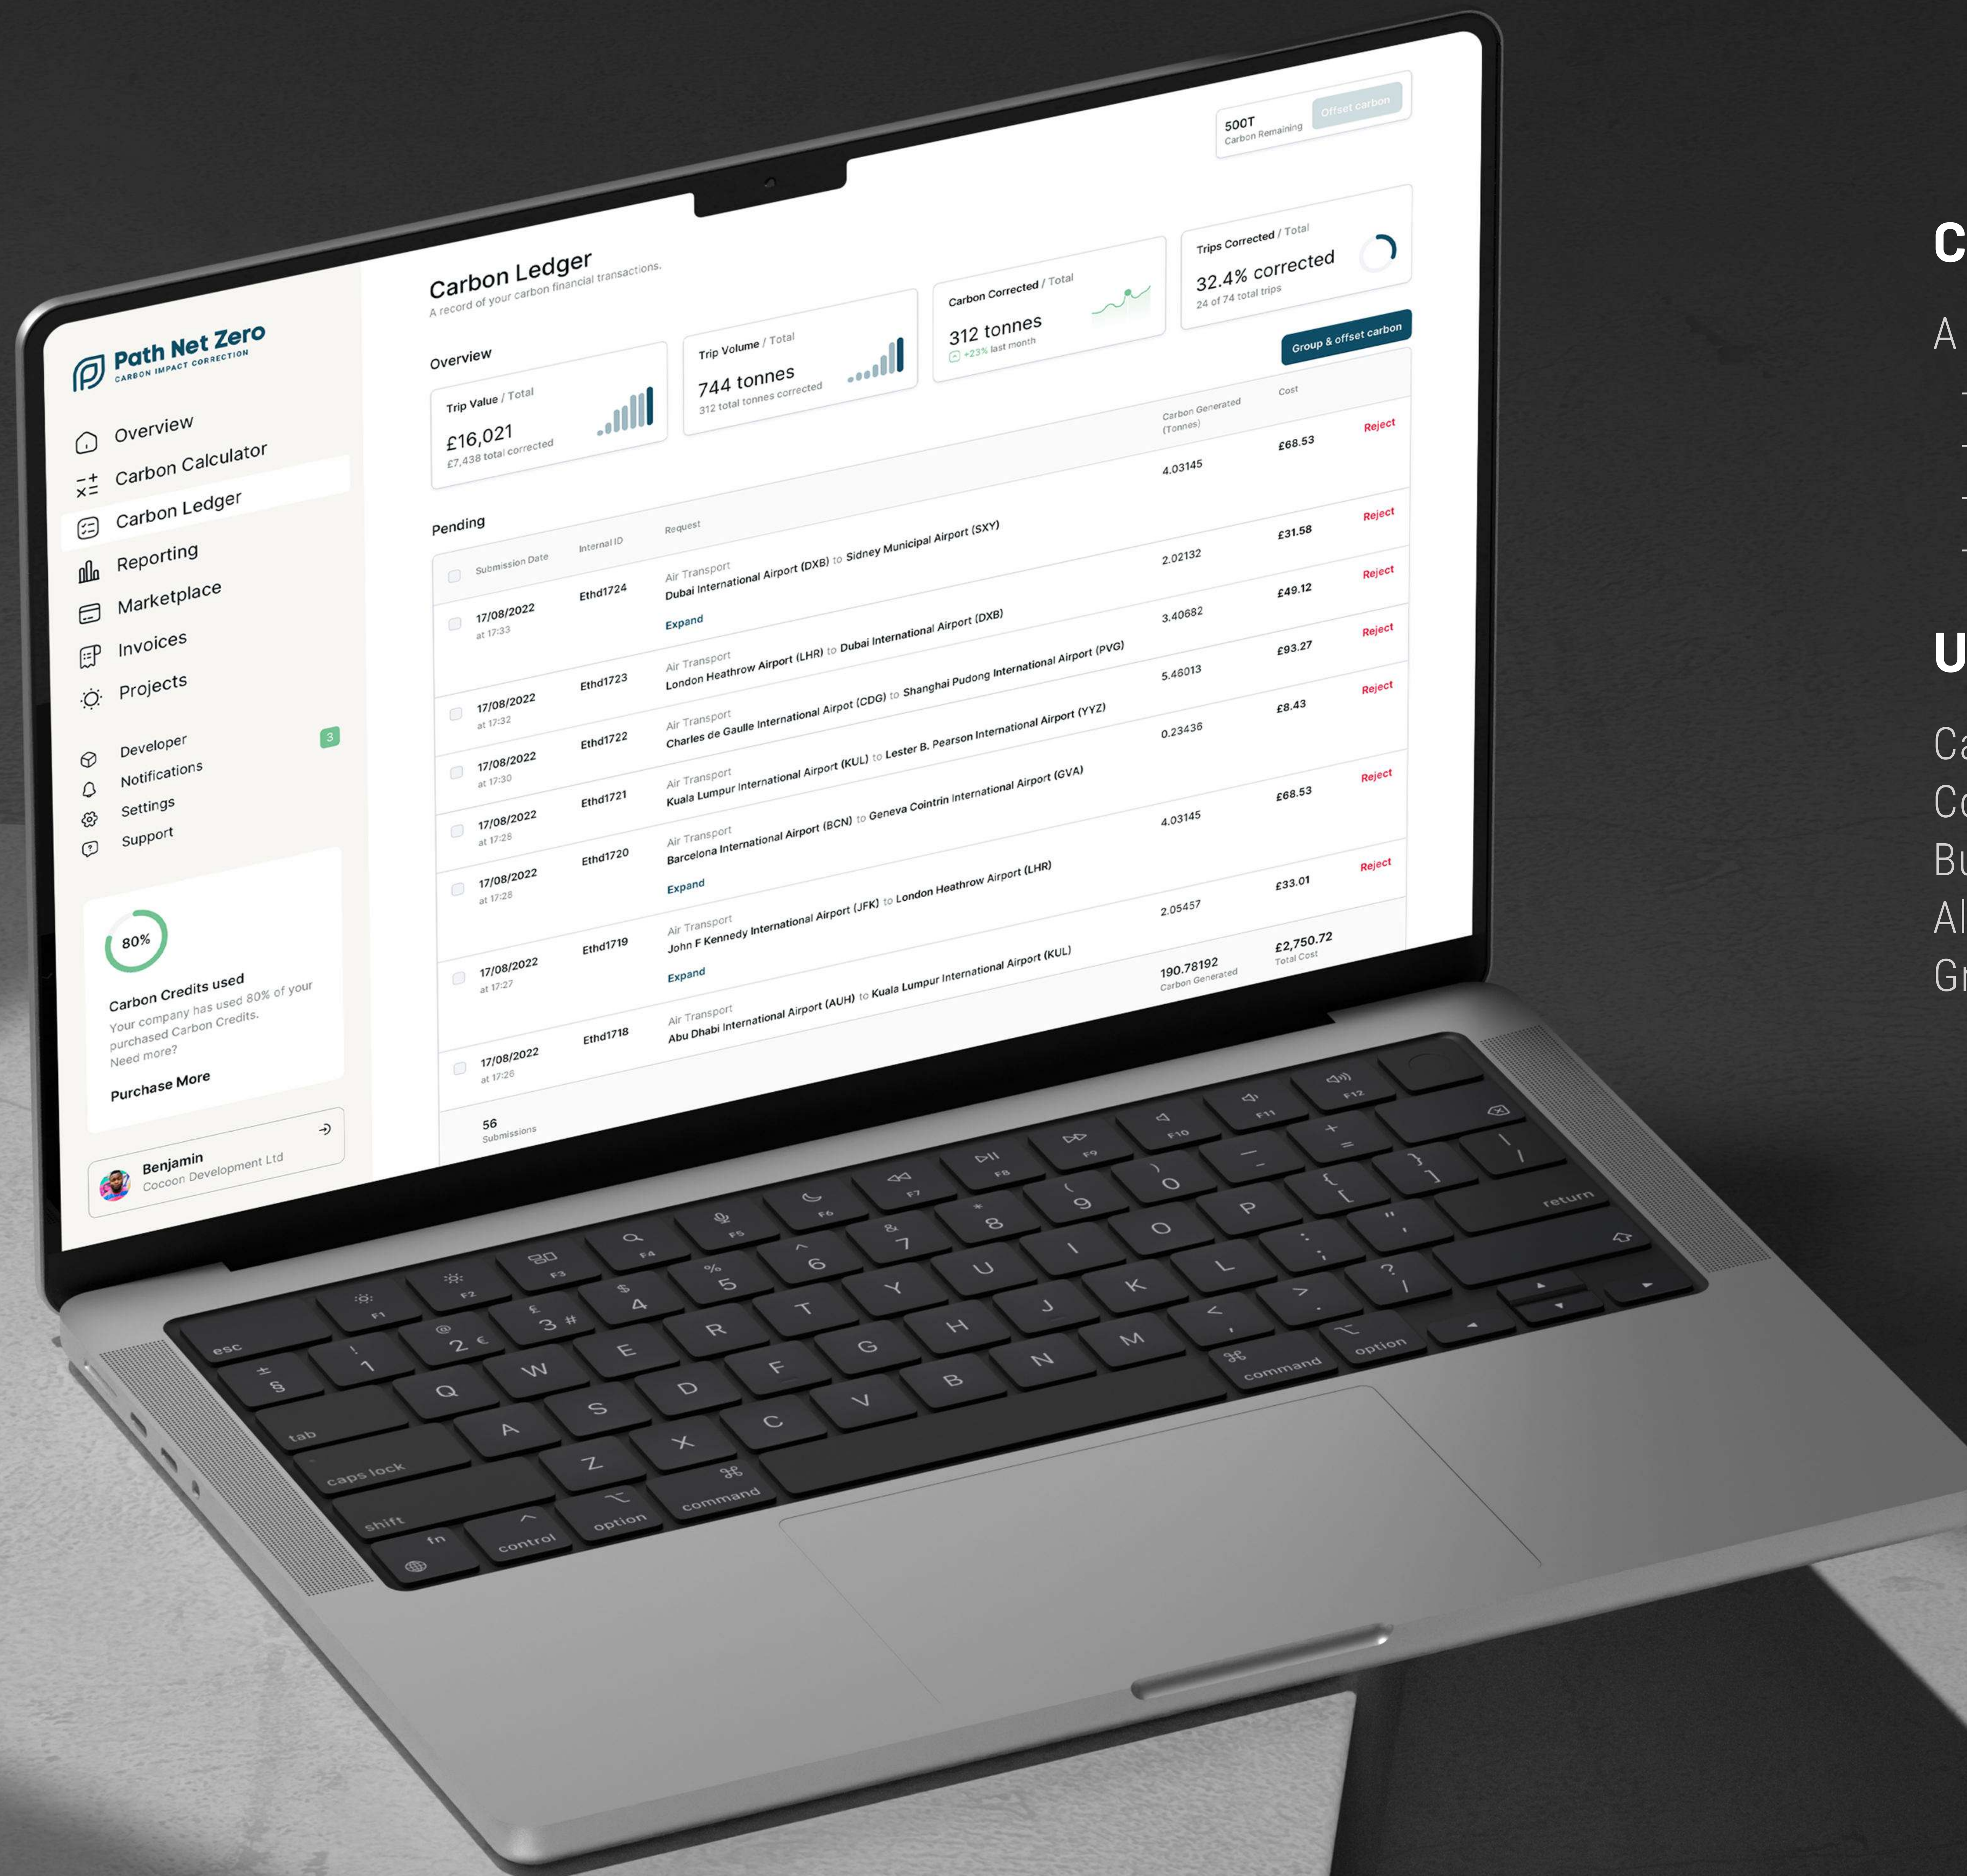

Create:

A Fully Integrated Carbon Ledger

- By Completed Trips
- By Invested Projects
- Internal ID Codes
- By Date Range

Understand :

Calculated CO2e
Corrected CO2e
Budgeted Costs
Allocated Costs
Grouped Submissions